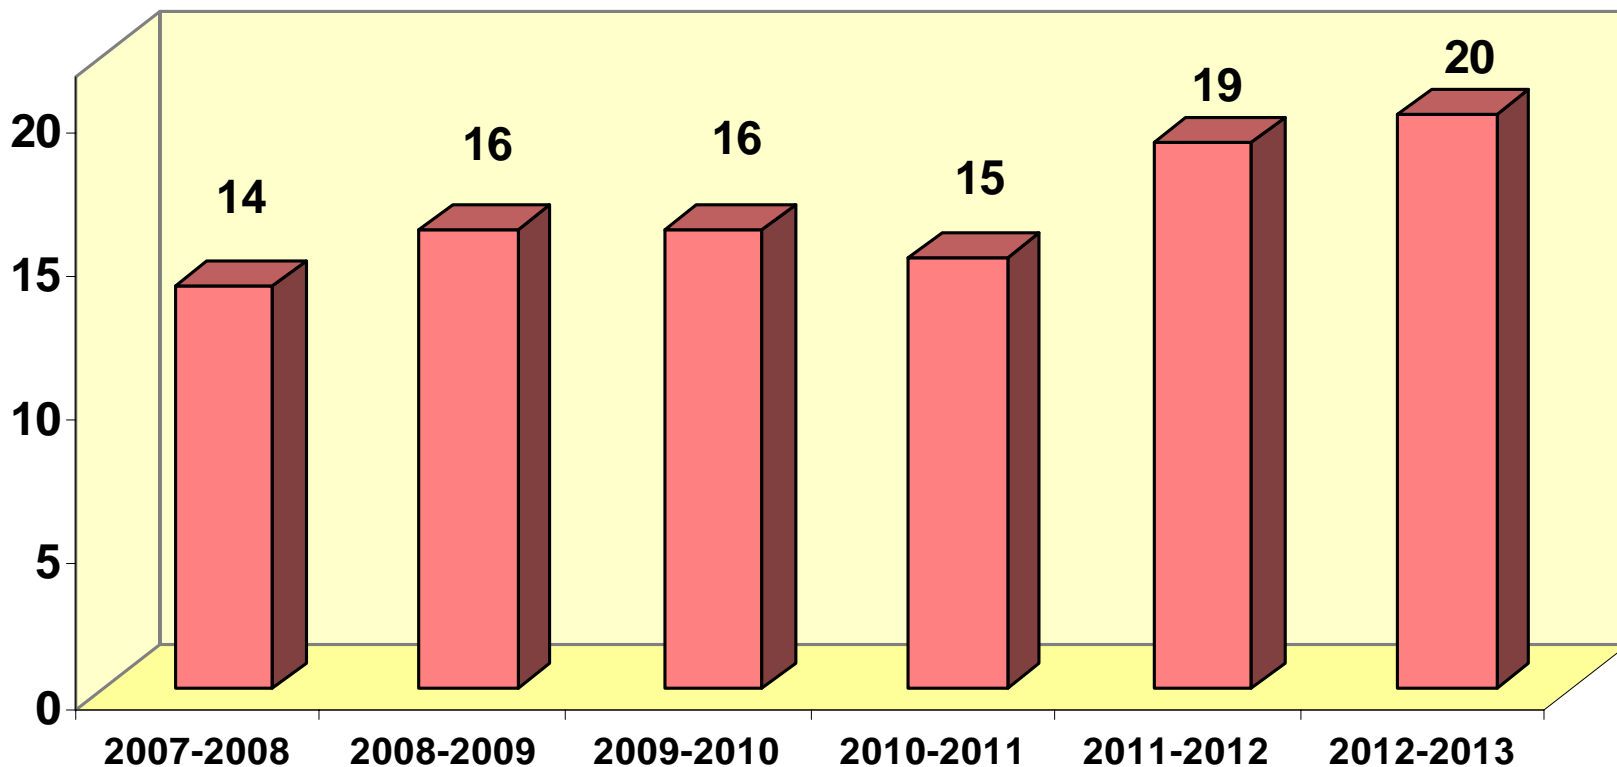

- Proyectos aprobados en España: